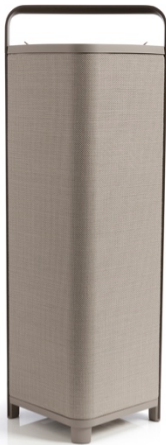

Escape Retail prices

November 2018

P9 Tan

£ 999,00

P9 White

£ 999,00

P9 Black

£ 999,00

State-Of-The-Art Portable Loudspeaker system

Features:

- Weather Resistant Design
- Delivers the most detailed sound reproduction in 360° using 4 individual 3-inch full range drivers.
- 8-inch subwoofer punching out bass that is both deep and powerful.
- Digital Power Amplifier – Total Capacity 100 Watt RMS – Frequency response 20HZ – 20KHz
- Two Powerful 24-BIT DSP Processors for optimal tone control
- Bluetooth® 4.2 – supports Advance Audio Coding (AAC) and Qualcomm® aptX™
- USB Flash Drive Audio Input and universal 3.5mm auxiliary input (x2)
- Digital interface – interaction via a dedicated App for IOS® and Android™
- Twin Mode Capacity for combining 2 Escape™ P9 in a stereo configuration.
- Powerful rechargeable LiFePo4 battery for 8 hours of wireless listening pleasure at a normal sound volume.
- Internal charging system (240v/50Hz – 110v/60Hz for easy recharging.
- Product Dimensions: 731mm (H) x 293mm (W) x 293 (D)
- Net Weight: 12.30 KG

escape™
a journey through sound

P9 Travel Case

The Escape P9 travel case is produced from a strong & light-weight material known as ABS/PC-Polycarbonate which will accompany on every journey with ease.

PRODUCT DIMENSIONS: