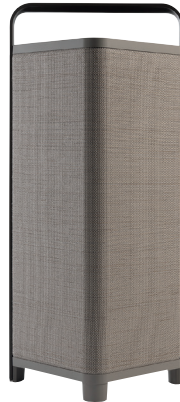

escape™

a journey through sound

P6 Air

RRP € 749,00

Recommended Retail Price January 2022

Designed for maximum multiroom flexibility.

P6 Air Tan

Chromecast built-in

ROOM
READY

airable

Bluetooth

Features

- ~ Supports Apple AirPlay 2, Chromecast built-in, Roon Advanced Audio Transport (RAAT), Spotify Connect, Bluetooth® 5.0
- ~ High-Res Multi-Room audio streaming (192 kHz/24-bit).
- ~ Airable internet radio service and podcast. Three frequently used radio stations can be stored as presets on the keypad.
- ~ Detailed sound reproduction in 360 ° using 2 high-quality 3-inch full-range drivers.
- ~ 6 1/2-inch subwoofer (17 cm) provides impressive bass response that is both deep and powerful.
- ~ Digital Power Amplifier - Total capacity 60 Watt RMS – Frequency response 20 Hz - 20 kHz.
- ~ Powerful 24-bit DSP Processors for optimal tone control.
- ~ Digital interface - Interaction via a dedicated Escape™ Remote app for iOS® and Android™.
- ~ Powerful rechargeable LiFePo4 battery for 16 hours of wireless listening pleasure at typical listening volume.
- ~ Internal charging system (240 v/50 Hz - 110 v/60 Hz) for easy recharging.
- ~ Weather resistant (IPX4).
- ~ Product dimensions: 550 mm (H) x 200 mm (W) x 200 mm (D)
- ~ Net weight: 7.50 kg